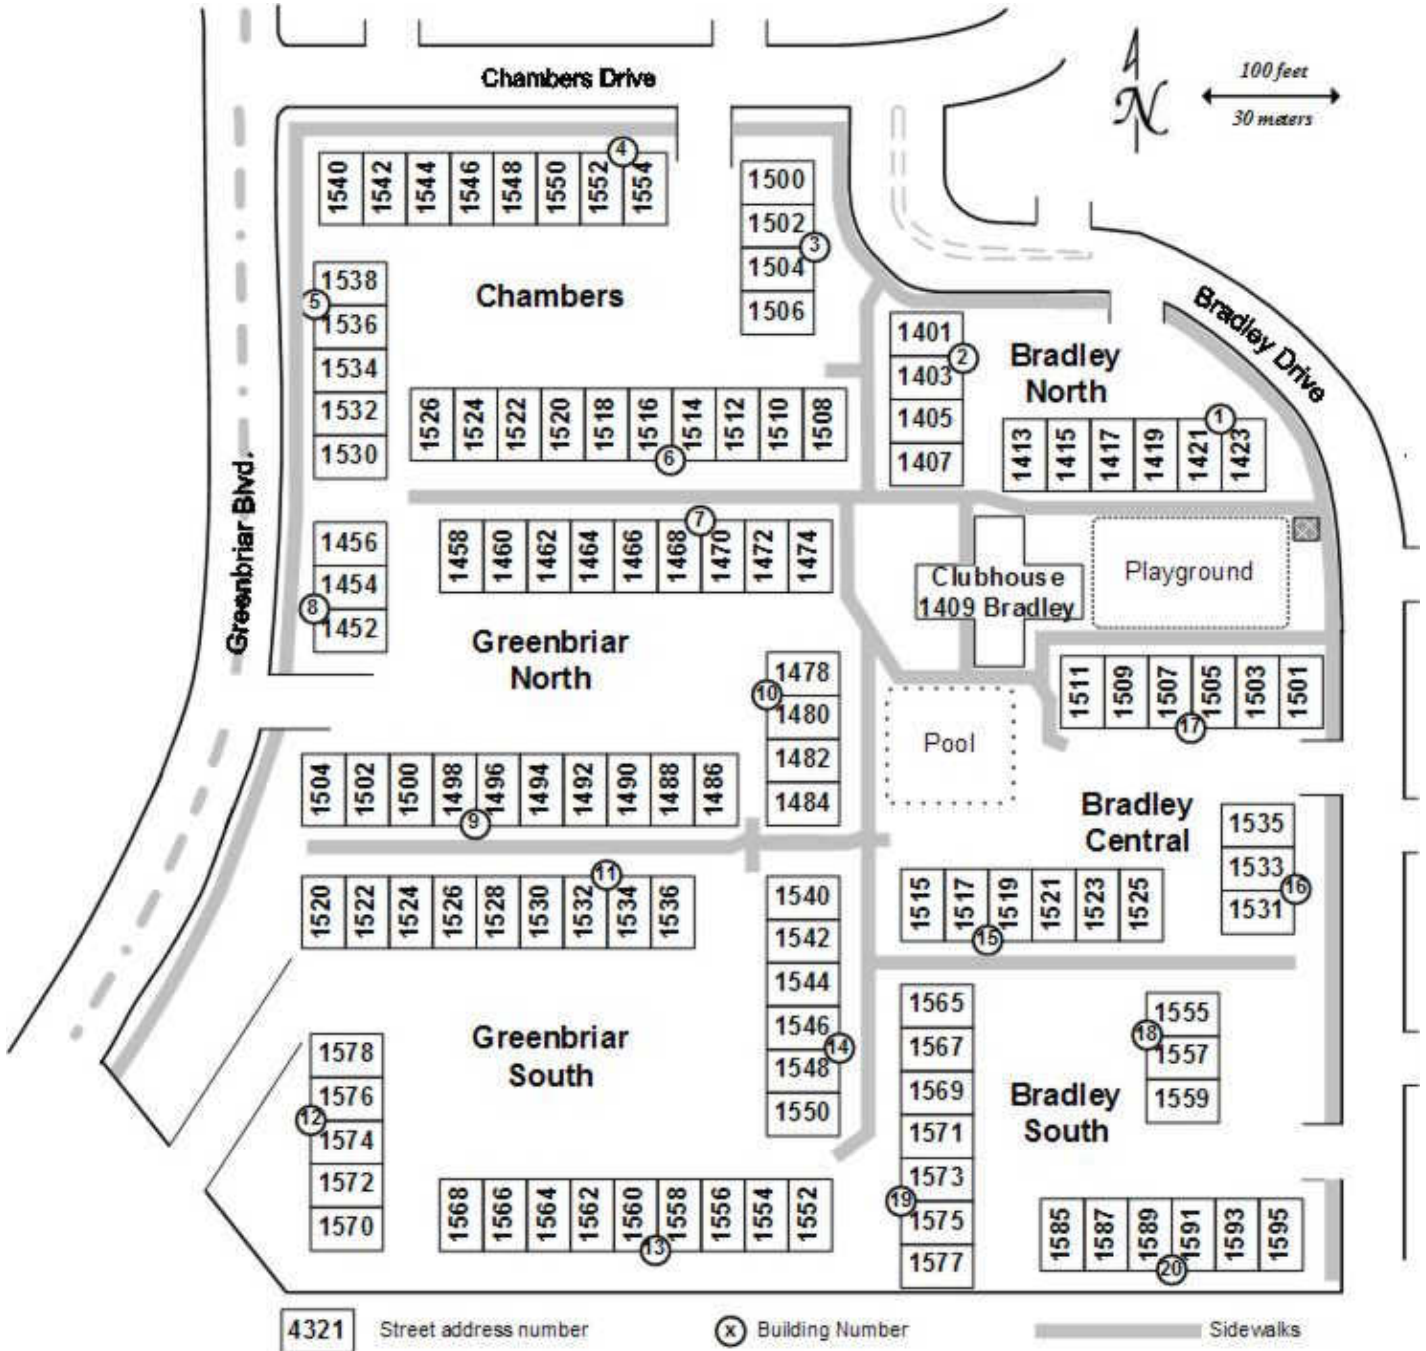

MOUNTAIN SHADOWS

Boulder Townhouse Corporation, 1409 Bradley Drive, Boulder, CO 80305-7369
303-499-0641 Ph/Fx BoulderTownhouse@msn.com www.bouldertownhouse.com

Mountain Shadows Map